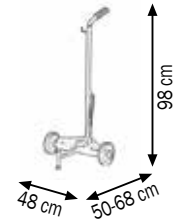

TROLLEYS FOR THE TRANSPORT OF OIL, GREASE AND SIMILAR DRUMS

030-1392-000

Art. 030-1392-000

Trolley for drums of 16-60 Kg

Equipped with:

2 wheels Ø 150 mm

Band for fixing drums

Adjustable base

030-1392-000 6,000 0,051 1

030-1393-000

Art. 030-1393-000

Trolley for drums of 16-30 Kg

Equipped with:

2 pneumatic wheels Ø 220 mm

Band for fixing drums

Base dimension 350 x 240 mm

030-1393-000 7,700 0,051 1

030-1394-000

Art. 030-1394-000

Trolley for drums of 50-60 Kg

Equipped with:

2 pneumatic wheels Ø 220 mm

Band for fixing drums

Base dimension 400 x 300 mm

030-1394-000 7,900 0,072 1

030-1395-000

Art. 030-1395-000

Trolley for drums of 50-60 Kg

Equipped with:

2 fixed wheels Ø 125 mm

2 swivelling wheels Ø 60 mm

Base dimension 410 x 410 mm