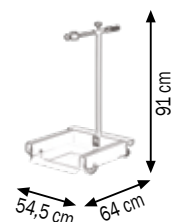

Modular and varnished trolleys, advised for the transport of drums (oil – grease - similar) of 16<60 Kg in work places.