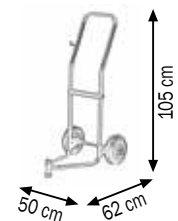

TROLLEYS FOR THE TRANSPORT OF OIL, GREASE AND SIMILAR DRUMS

030-1392-000

Art. 030-1392-000

Trolley for drums of 16-60 Kg

Equipped with:

2 wheels Ø 150 mm

Band for fixing drums

Adjustable base

030-1392-000 6,000 0,051 1

030-1393-000

Art. 030-1393-000

Trolley for drums of 16-30 Kg

Equipped with:

2 pneumatic wheels Ø 220 mm

Band for fixing drums

Base dimension 350 x 240 mm

030-1393-000 7,700 0,051 1

030-1394-000

Art. 030-1394-000

Trolley for drums of 50-60 Kg

Equipped with:

2 pneumatic wheels Ø 220 mm

Band for fixing drums

Base dimension 400 x 300 mm

030-1394-000 7,900 0,072 1

030-1395-000

Art. 030-1395-000

Trolley for drums of 50-60 Kg

Equipped with:

2 fixed wheels Ø 125 mm

2 swivelling wheels Ø 60 mm

Base dimension 410 x 410 mm