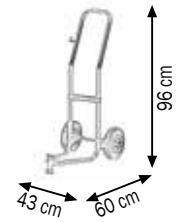

TROLLEYS FOR THE TRANSPORT OF OIL, GREASE AND SIMILAR DRUMS

030-1392-000

Art. 030-1392-000

Trolley for drums of 16-60 Kg

Equipped with:

2 wheels Ø 150 mm

Band for fixing drums

Adjustable base

030-1392-000 6,000 0,051 1

030-1393-000

Art. 030-1393-000

Trolley for drums of 16-30 Kg

Equipped with:

2 pneumatic wheels Ø 220 mm

Band for fixing drums

Base dimension 350 x 240 mm

030-1393-000 7,700 0,051 1

030-1394-000

Art. 030-1394-000

Trolley for drums of 50-60 Kg

Equipped with:

2 pneumatic wheels Ø 220 mm

Band for fixing drums

Base dimension 400 x 300 mm

030-1394-000 7,900 0,072 1

030-1395-000

Art. 030-1395-000

Trolley for drums of 50-60 Kg

Equipped with:

2 fixed wheels Ø 125 mm

2 swivelling wheels Ø 60 mm

Base dimension 410 x 410 mm